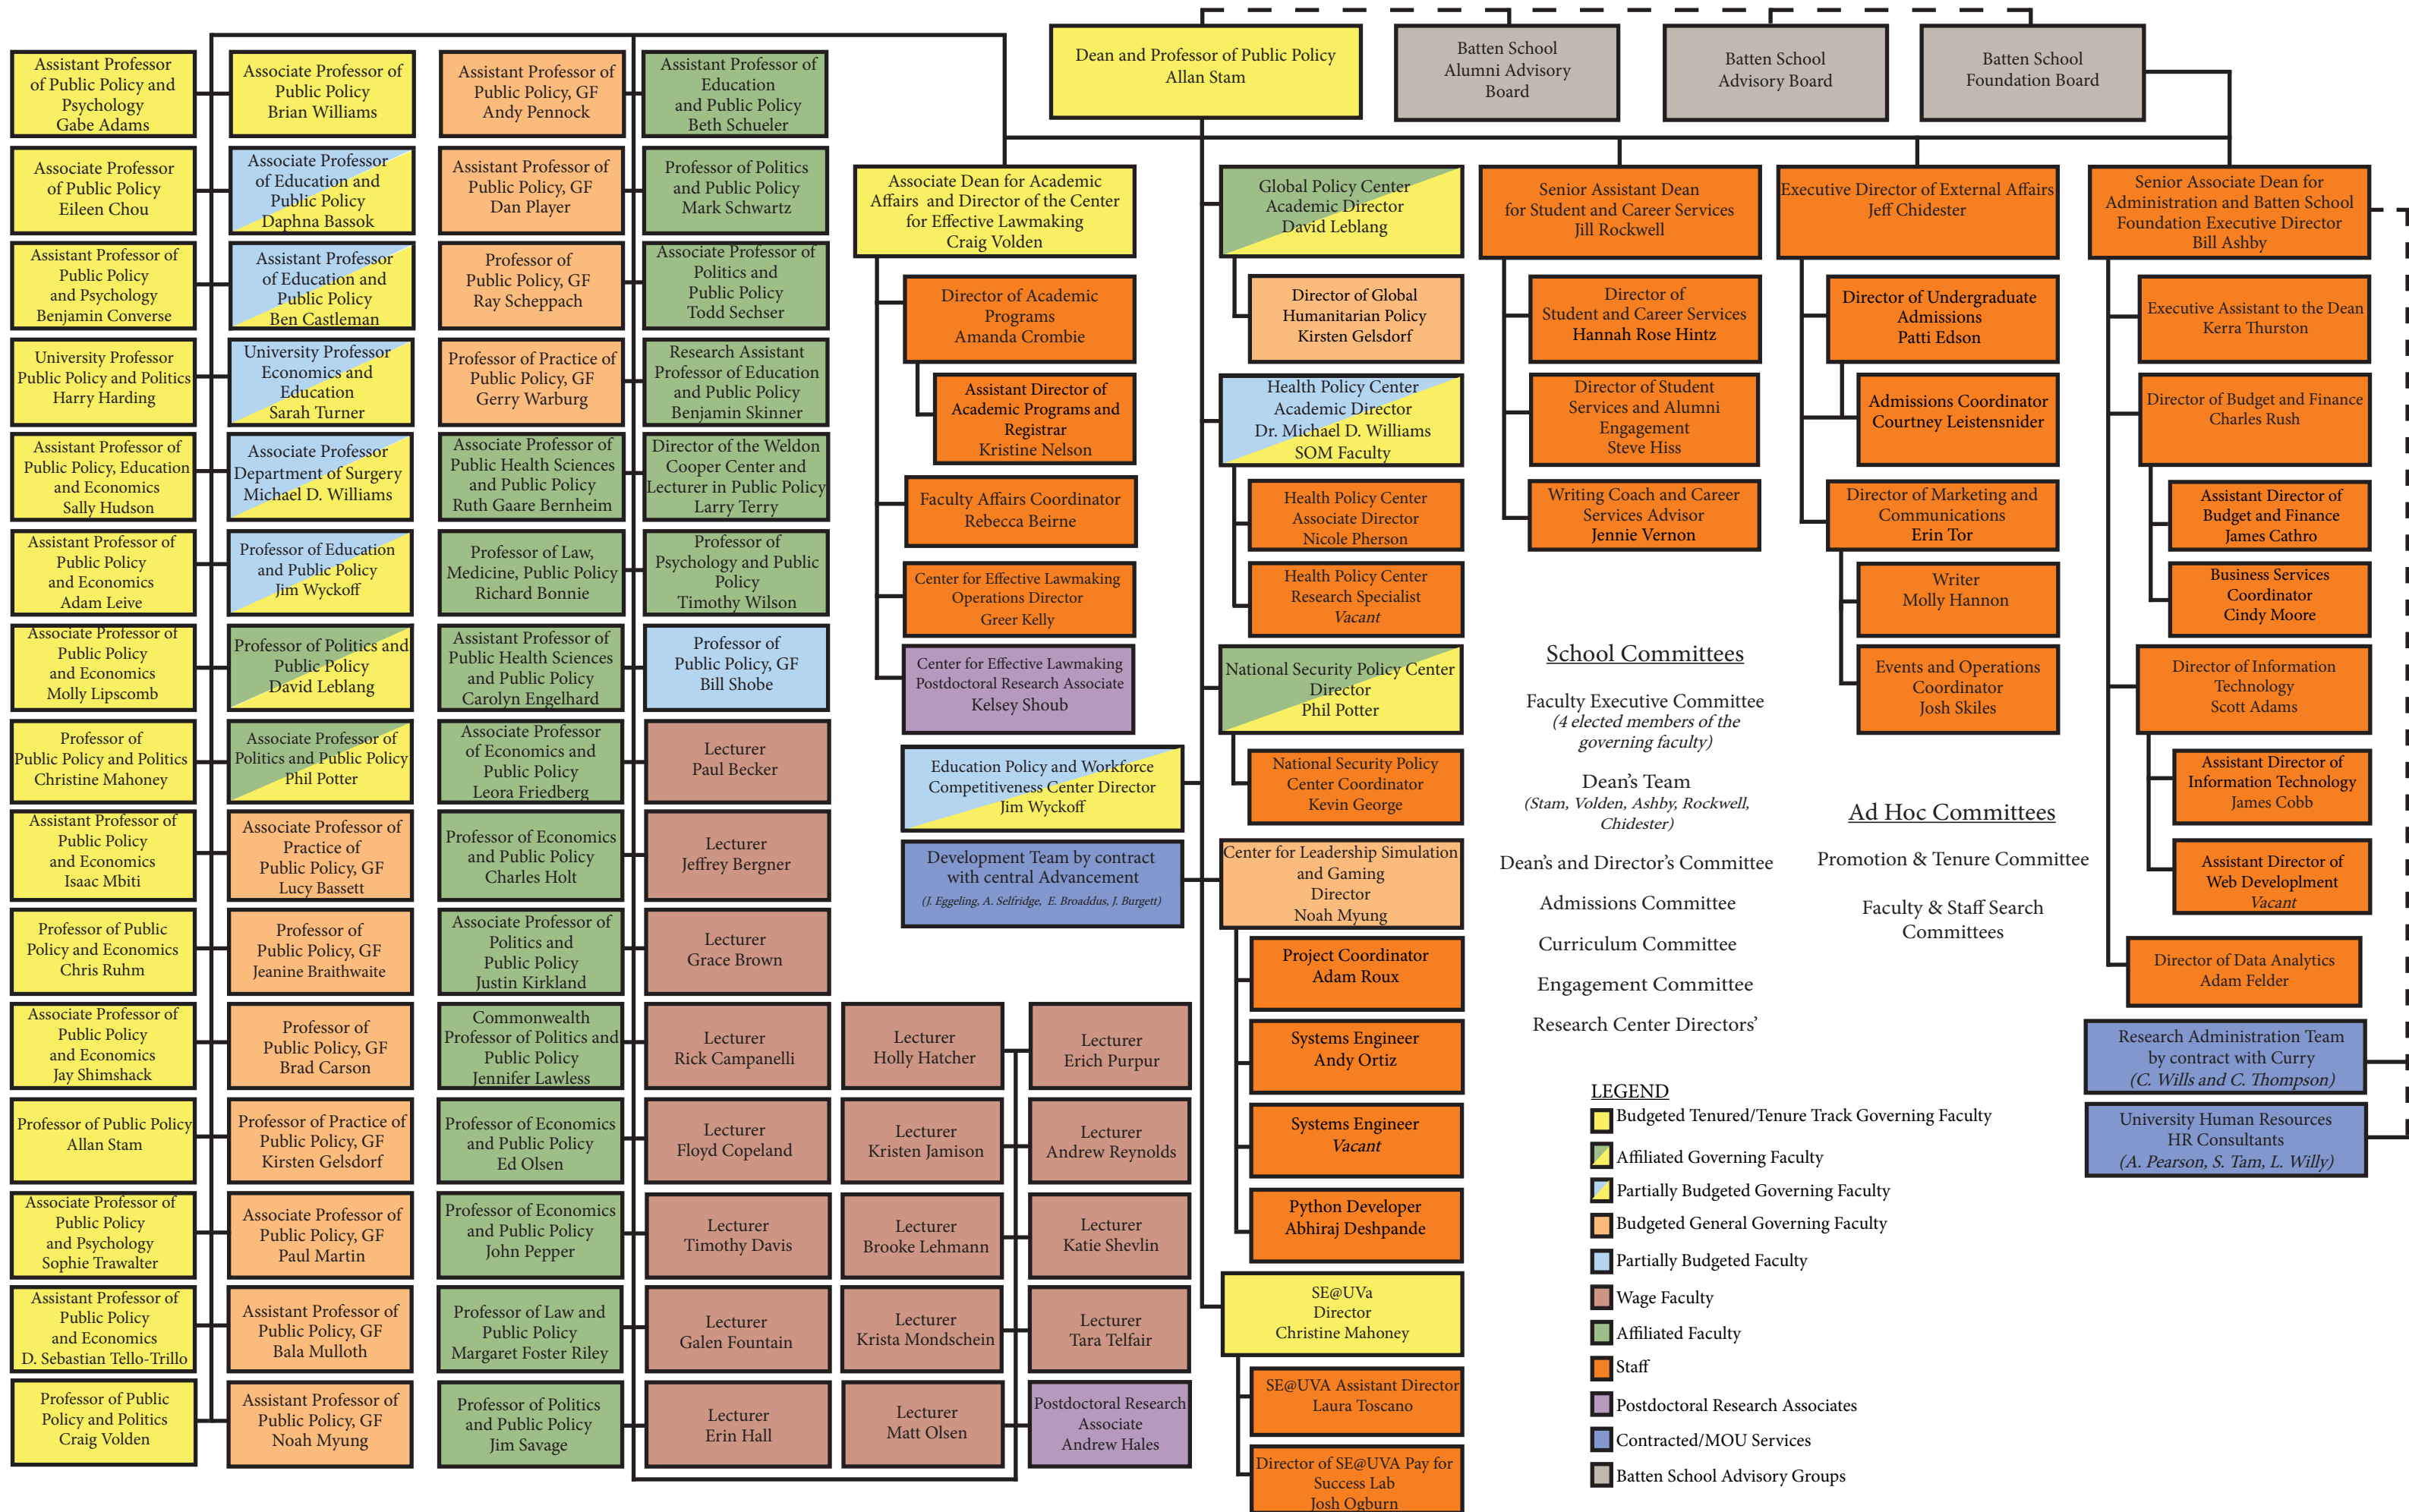

FRANK BATTEN SCHOOL OF LEADERSHIP AND PUBLIC POLICY ORGANIZATIONAL CHART

- LEGEND**
- Budgeted Tenured/Tenure Track Governing Faculty
  - Affiliated Governing Faculty
  - Partially Budgeted Governing Faculty
  - Budgeted General Governing Faculty
  - Partially Budgeted Faculty
  - Wage Faculty
  - Affiliated Faculty
  - Staff
  - Postdoctoral Research Associates
  - Contracted/MOU Services
  - Batten School Advisory Groups